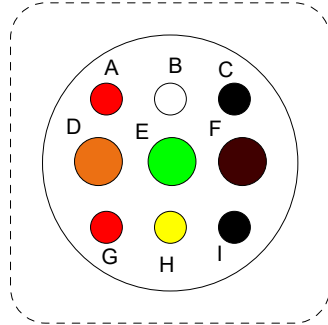

HS Models - Input/Output Connections

Input/Output Connector

Canon 3102E24-11PB

Pin

- A - Output Positive Sense
- B - No Connection
- C - Output Negative Sense
- D - Input Positive
- E - Housing Ground
- F - Input Negative
- G - Output Positive
- H - Remote Turn On/Off
- I - Output Negative

This configuration is used in the following models:

611HS	618HS	721HS	728HS
621HS	628HS	737HS	738HS
637HS	638HS	749HS	752HS
649HS	652HS		