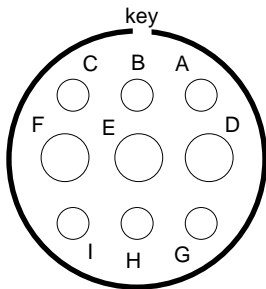

Cable Assembly Specification 68-0749-6

Cable Length: 72 inches tip to tip, -0, + 3 inches
 Operating range: -40C to +80C
 Cable Description: P/N 92-CMB SEC Power Link

Input/Output Connector

Cable Connector Front View
Canon 3106E24-11SB

Pin	Color	Gauge
A - Output Positive Sense	Blue	18
B - No Connection		
C - Output Negative Sense	White	18
D - Input Positive	Red	8
E - Housing Ground	Green	14
F - Input Negative	Black	8
G - Output Positive	Orange	12
H - Remote Turn On/Off	Yellow	18
I - Output Negative	Brown	12

REV	Changes	Prepared by	Date	Initials
A	Initial Release	CJ	3/4/2015	
B				
C				

SEC America, LLC		
S. Burlington, VT 05407		
Cable Assembly		
SIZE A	68-0749-6	REV A
DATE	March 4, 2016	SHEET 1 of 1
Drawn By:		CJ